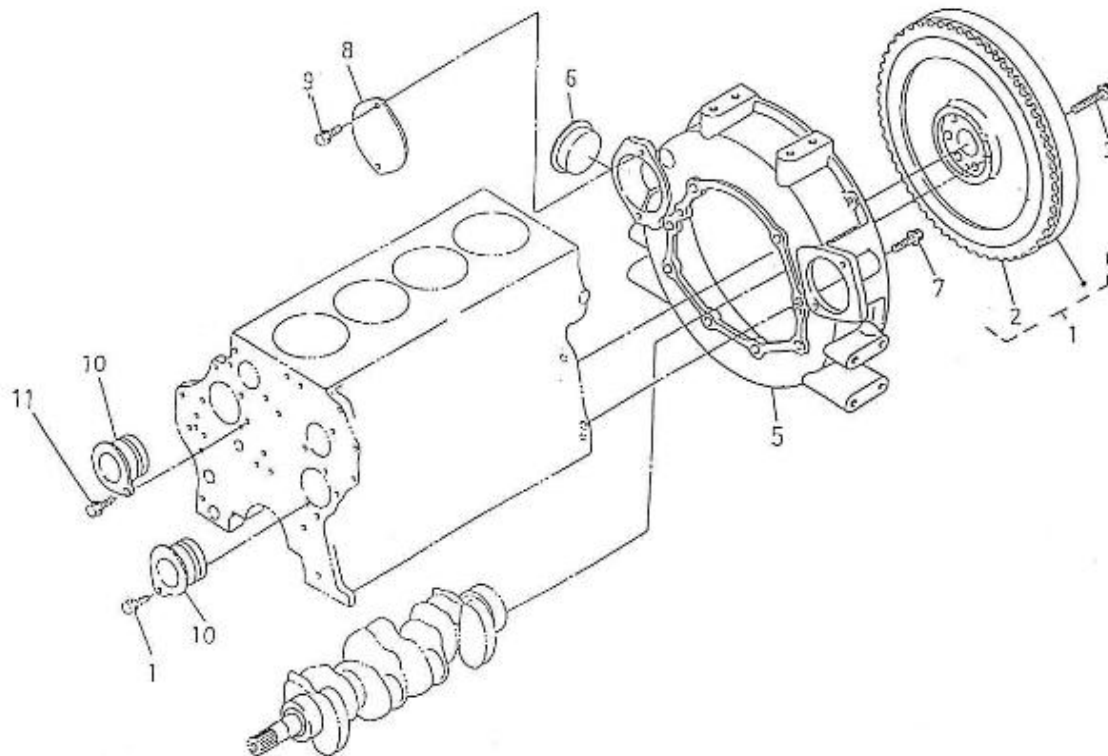

V. 26/11/2013

Pag. 15/49

Marque: NanniDiesel

Modèle: Moteur 4.340TDI

Version: Standard

Sous-Groupe: Arbre à came pompe à injection

N.	Article	Description	Qté	Notes
1	970310921	CORPS	1	
2	970310922	GOUJON	3	
3	970310923	JOINT	1	
4	970313633	GOUPILLE CYLINDRIQUE	1	
5	970310835	VIS	3	
6	970313599	VIS DE BUTEE	1	
8	970313549	VIS DE BUTEE	5	
9	970310926	VIS	3	
10	970310927	COUVERCLE DE PPE A INJECTION 4.330-4.340TDI	1	
11	970310928	JOINT DE COUVERCLE PPE A INJ. 4.330-4.340TDI	1	
12	970310929	COUVERCLE	1	
13	970310930	JOINT TORIQUE	1	
14	970313545	VIS DE BUTEE	4	
16	970310932	CARTER	1	
17	970492513	GOUJON	2	
18	970313636	GOUJON	3	
19	970490122	PION	2	
20	970310934	BOUCHON	1	
21	970313638	GOUPILLE CYLINDRIQUE	2	
22	970310936	ARBRE À CAMES	1	
23	970310937	ROULEMENT	1	
24	970310938	ROULEMENT	1	
25	970492135	CIRCLIPS	1	
26	970302993	CLAVETTE	1	
27	970313644	BOUCHON ARBRE A CAM.	1	
28	970313544	VIS	4	
29	970310819	VIS	2	
30	970310940	COUVERCLE	1	
31	970310941	JOINT	1	
32	970310942	VIS	4	
33	970310943	JOINT	1	
34	970310944	PIGNON	1	
35	970313645	ECROU	1	
36	970310780	ECROU	3	
295	970491131	JOINT	2	