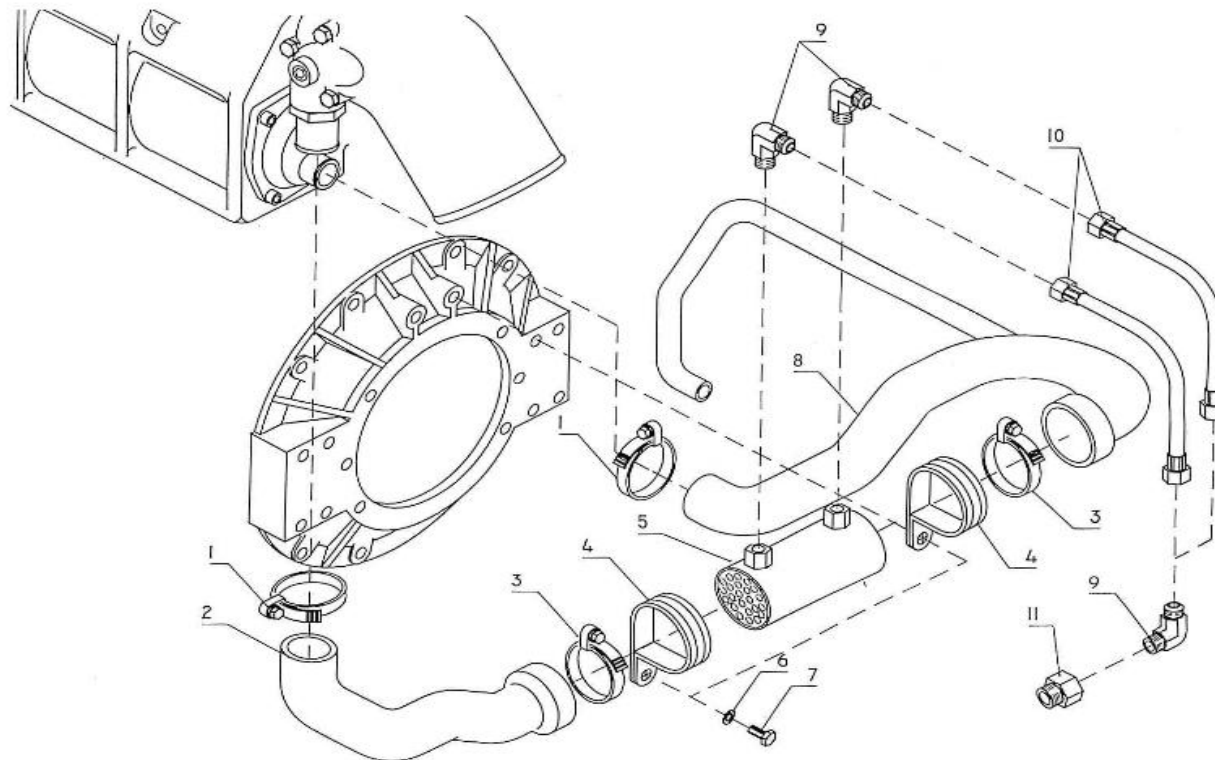

Marque: NanniDiesel

Modèle: Moteur 4.340TDI

Version: Standard

Sous-Groupe: Refroidisseur d'huile inverseu

N.	Article	Description	Qté	Notes
1	970300922	COLLIER SERRAGE 25 X 40 - 12 VIS SS FIN - INOX W4	2	
2	48328078	DURITE SORTIE EAU REFROID HUIL INV 4.330TDI N4.115	1	
3	970634621	COLLIER SERRAGE 40 X 60 -12 VIS SS FIN - INOX W4	2	
4	48100189	COLLIER RSGU DE 50	2	
5	970310247	REFROIDISSEUR HUILE INVERSEUR BOW (++)Monter sur	1	
6	970119135	RONDELLE PLATE M 10 CHANF.AC.Z I 125 ---voir	2	
7	970635508	VIS TH 10X25 AC ZI 933 8.8 FT - VOIR LIB - (VIS DE BOUT	2	
8	48328083	DURITE ENTREE EAU REFROID HUIL INV 4.340TDI	1	
9	48300035	COUDE A 90DEG JIC	4	
10	48300080	FLEXIBLE HUILE L=380 (A sup. Remplacé par racc pour GI)	2	
11	48300318	RACCORD DE RED. M1/2 F3/8 LAITON	2	

V. 26/11/2013

Pag. 46/49