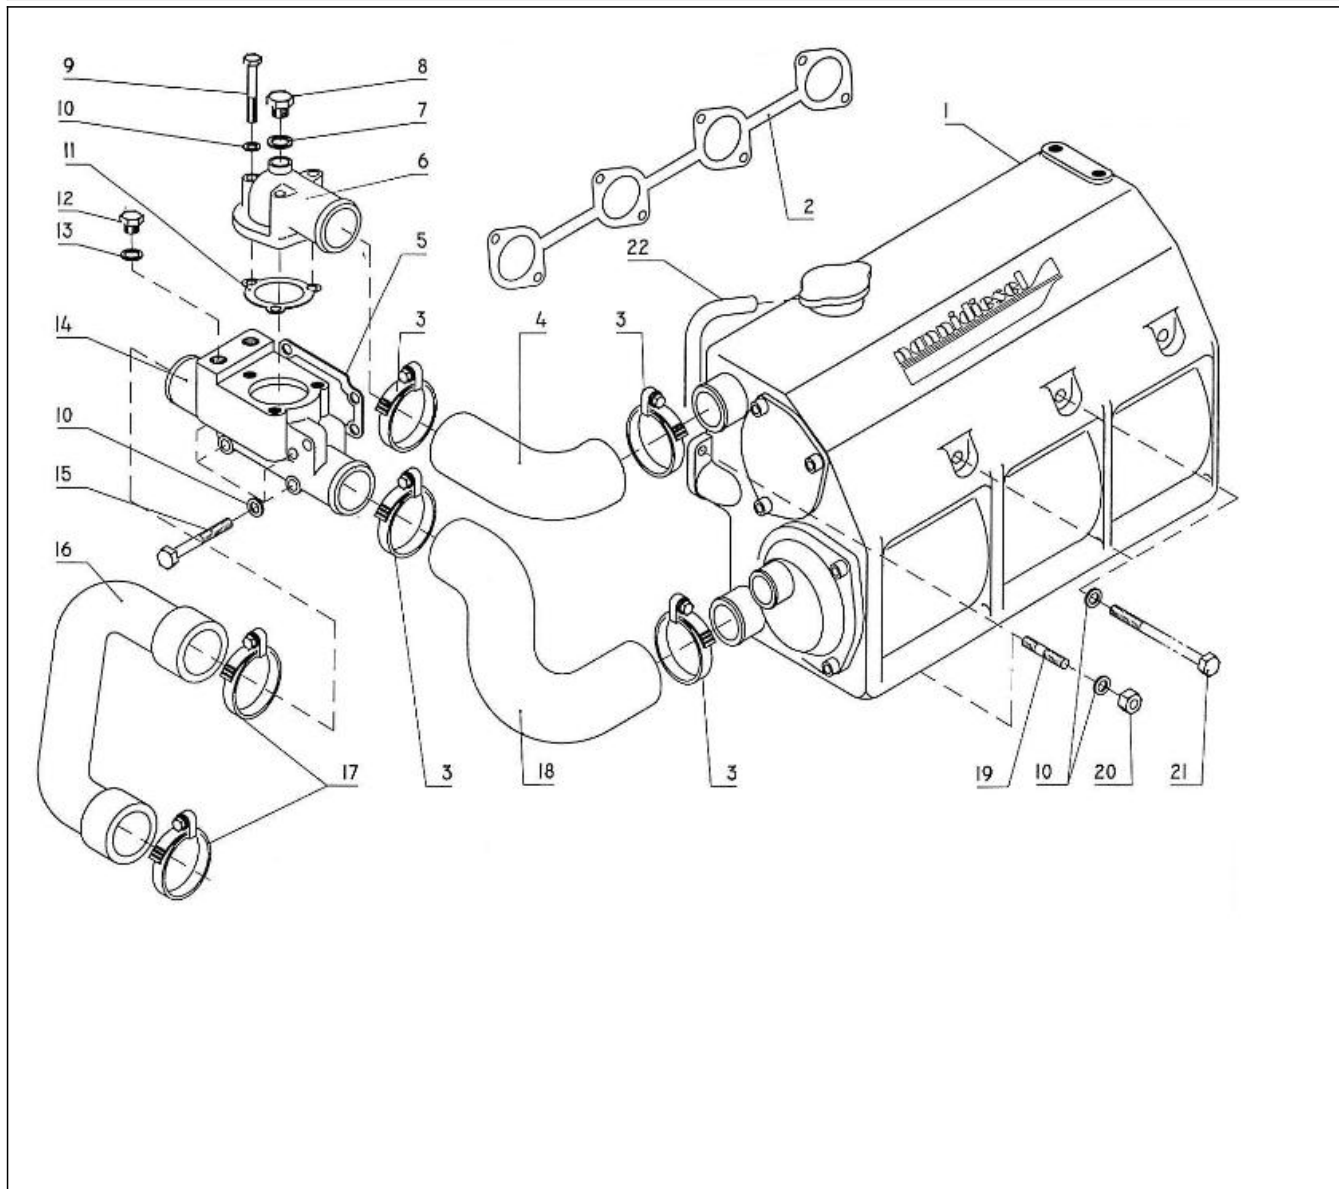

Marque: NanniDiesel

Modèle: Moteur 4.340TDI

Version: Standard

Sous-Groupe: Echangeur de température

N.	Article	Description	Qté	Notes
1	48300374	ECHANGEUR EAU/EAU 4.340TDI -----voir libellé-----	1	
2	970310727	JOINT DE COLLECT.D' ECHAPT 4.330TDI	1	
3	970604533	COLLIER SERRAGE 35 X 50 -12 VIS SS FIN - INOX W4	4	
4	48328073	DURITE ENTREE EAU ECHANGEUR EAU/EAU 4.330TDI	1	
5	970310724	JOINT DE COLLECTEUR D'EAU CULA SSE 4.330TDI	1	
6	B970310715	COUVERCLE DE THERMOSTAT V3300 ---RECUPERÉ SUR	1	
7	970300289	ROND.JOINT 3/8G ALU	1	
8	970639853	BOUCHON TETE HEX. 3/8 BSP	1	
9	970644113	VIS TH 8 X 50 (FIX.DEMARREUR)	3	
10	970119139	RONDELLE ONDULEE D8 RESSORT (DONT 3 PTO)	15	
11	970310726	JOINT DE PIPE SORTIE EAU CULAS SE 4.330TDI	1	
12	970875506	BOUCHON LAITON 14X150 (<= N°KT08090422)	3	
13	970300306	JOINT CUIVRE DE 14 EP2 REMPLACE 970300307 (SUR	3	
14	95710027	CORPS DE BOITIER COLLECTEUR D'EAU CUL.4330TDI	1	
15	39160324	VIS ACIER TH 8X80	4	
16	48328079	DURITE RETOUR EAU 4.330TDI N4.115	1	
17	970634621	COLLIER SERRAGE 40 X 60 -12 VIS SS FIN - INOX W4	1	
18	48328074	DURITE SORTIE EAU ECHANG.EAU/ EAU 4.330TDI N4115	1	
19	970300080	GOIJON M8X25 PAS125 ACIER:8.8 ZINC (+++ FIX TURBO)	4	
20	970027322	ECROU HEX M 8 AC ZI 934 CL8 (+++ECROU FIL	4	
21	39160243	VIS TH 8X180 AC.CL10.9 ZINGUE DIN 931- VOIR LIB -	3	
22	970300077	DURITE TROP PLEIN KTE	1	

V. 26/11/2013

Pag. 27/49