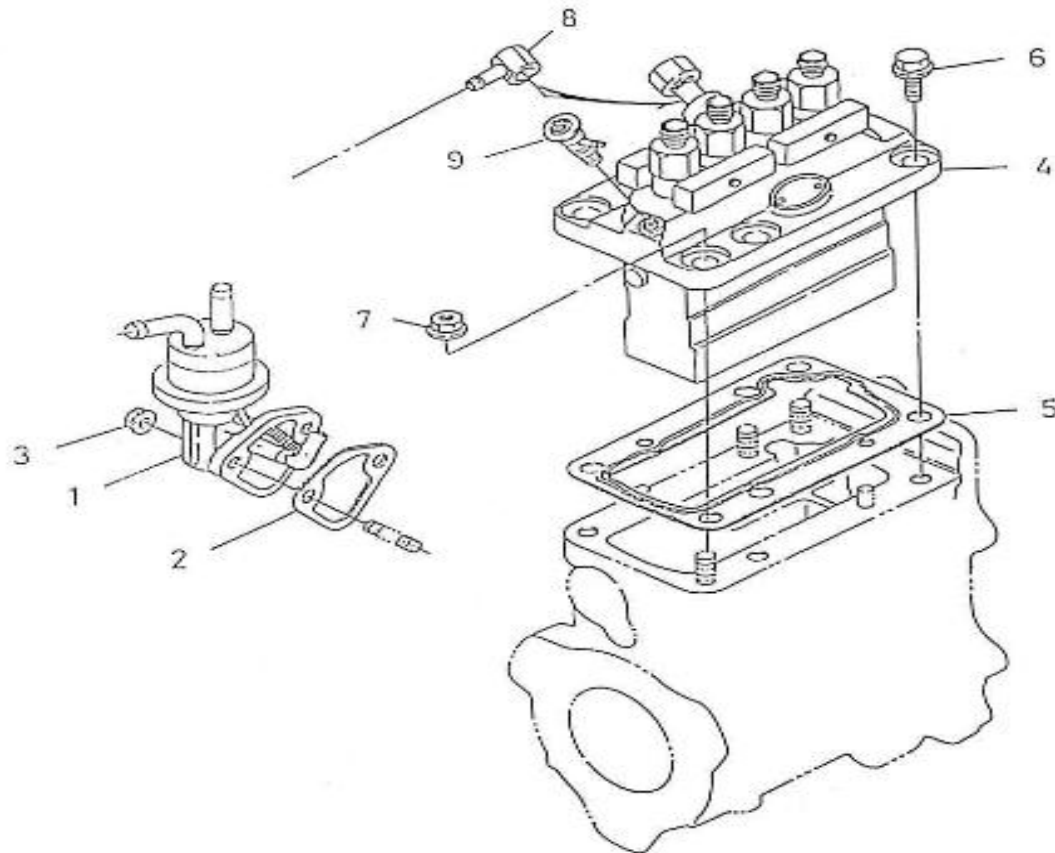

Marque: NanniDiesel

Modèle: Moteur 4.340TDI

Version: Standard

Sous-Groupe: Ppe injection-ppc alimentation

N.	Article	Description	Qté	Notes
1	970310965	POMPE ALIM. GO 4.330 TDI	1	
2	970142512	JOINT	1	
3	970313602	ECROU A EMBASE (AFTER N°KTE08070398)	2	
4	970310884	POMPE A INJECTION 4.330TDI-4.340TDI	1	
5	970310885	CALE DE POMPE A INJECTION 4.330TDI-4.340TDI	1	
6	970313599	VIS DE BUTEE	3	
7	970310780	ECROU	3	
8	970310456	RACCORD	1	
9	970307368	ROBINET DE PURGE 4.220	1	

V. 26/11/2013

Pag. 17/49