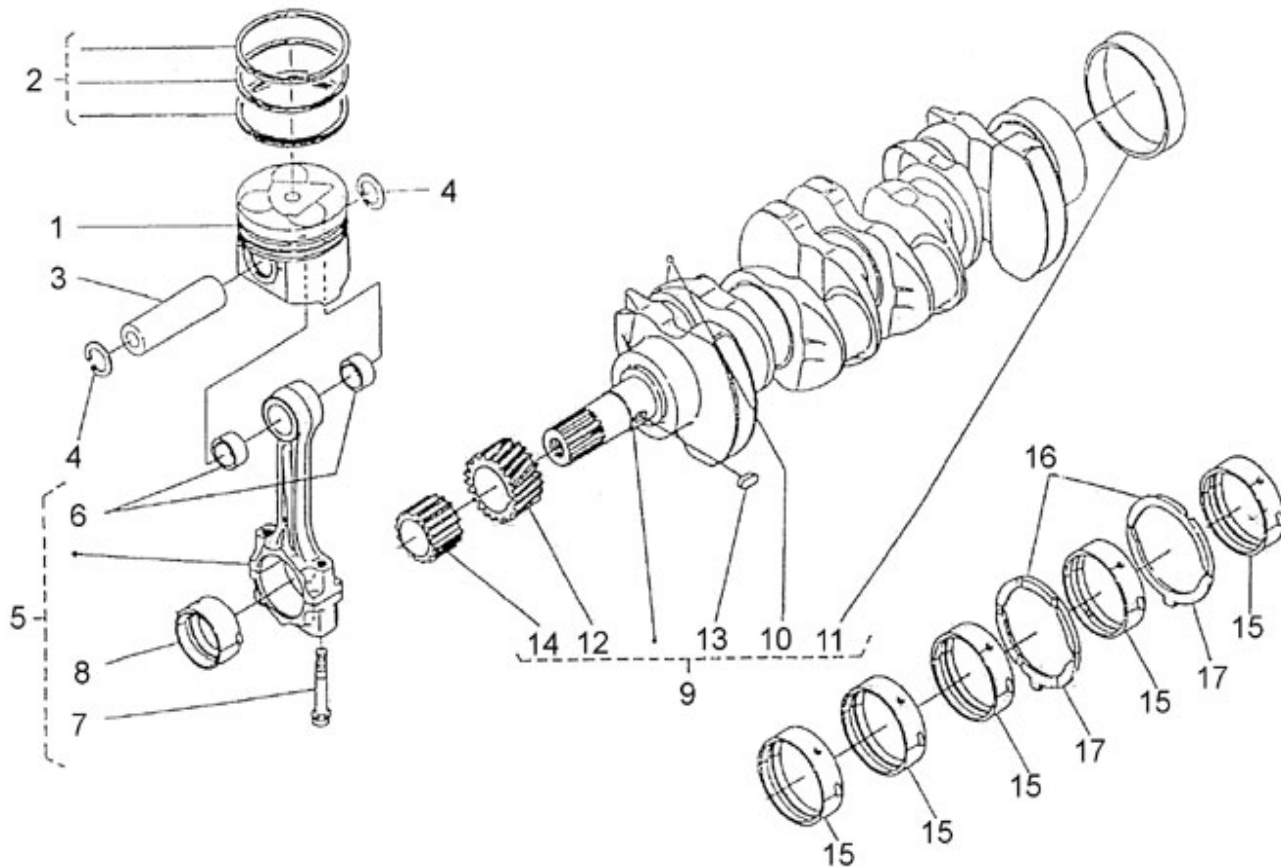

Marque: NanniDiesel

Modèle: Moteur 4.340TDI

Version: Standard

Sous-Groupe: Vilebrequin-pistons

N.	Article	Description	Qté	Notes
1	970310842	PISTON STD 4.330TDI S/N BASE < YY0470	4	
1	970310843	PISTON +0.5 MM	4	
1	970312509	PISTON STD 4.330TDI S/N BASE > YY0471 (S/N BASE > YY0470)	4	S/N BASE > YY0470
2	970312510	JEU SEGMENTS STD 4.330TDI S/N BASE > YY0471 (S/N BASE > YY0470)	4	S/N BASE > YY0470
2	970310844	JEU DE SEGMENTS STD 4.330TDI (S/N BASE < YY0470)	4	S/N BASE < YY0470
2	970310845	JEU DE SEGMENTS +0.5 MM	4	
3	970310846	AXE DE PISTON 4.330 TDI	4	
4	970310847	CIRCLIP	8	
5	970310848	BIELLE COMPLETE 4.330TDI	4	
6	970310849	BAGUE DE BIELLE	8	
7	970310850	VIS DE BIELLE 4.330TDI	8	
8	970310855	COUSSINET DE BIELLE -0.2MM	4	
8	970312852	COUSSINET DE BIELLE STD/BLEU 4.330TDI	4	
8	970313582	COUSSINET DE BIELLE -0.4MM	4	
9	970310859	VILEBREQUIN	1	
10	970302897	BILLE	1	
11	970310860	FRETTE ARRIERE DE VILEBREQUIN 4.330TDI	1	
12	970310861	PIGNON	2	
13	970491106	CLAVETTE DROITE	1	
14	970310862	PIGNON	1	
15	970310863	COUSSINET STD DE VILEBREQUIN 4.330TDI	5	
15	970310864	COUSSINET DE PALIER -0.2MM	5	
15	970313587	COUSSINET DE VILEBR.	5	
16	970310866	COUSSINET DE LATERAL 4.330TDI STD	2	
16	970310867	CALE DE LATERAL +0.2MM	2	
16	970310868	CALE DE LATERAL +0.4MM	2	
17	970310869	COUSSINET DE LATERAL 4.330TDI STD	2	
17	970310870	CALE DE LATERAL +0.2MM	2	
17	970310871	CALE DE LATERAL +0.4MM	2	

V. 26/11/2013

Pag. 14/49