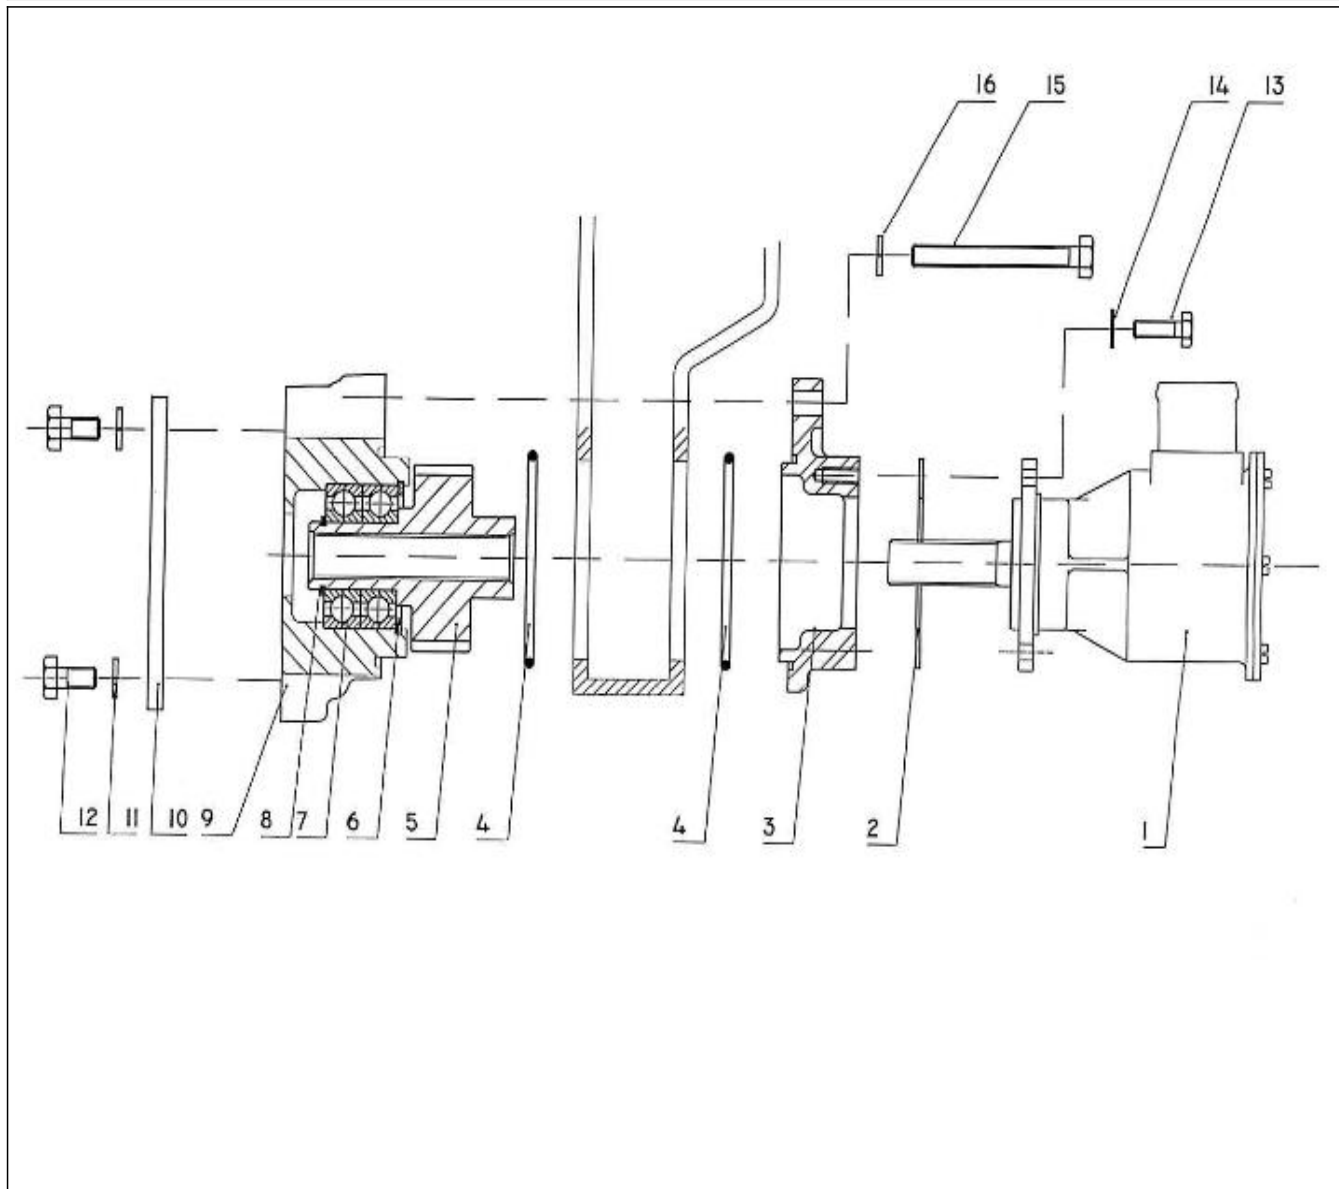

Marque: NanniDiesel

Modèle: Moteur 4.340TDI

Version: Standard

Sous-Groupe: Pompe à eau de mer

N.	Article	Description	Qté	Notes
1	970312790	POMPE A EAU DE MER 4330 N4.115	1	
2	970302683	JOINT DE POMPE A EAU MER	1	
3	95710028	FLASQUE POMPE 4.330TDI N4.115	1	
4	970311107	JOINT TORIQUE DE PTO 4.330TDI/4.340TDI/N4.115	2	
5	970311108	ENGRENAGE DE PTO POMPE 4.330TDI/4.340TDI/N4.115	1	
6	970311109	CIRCLIP INTER. DE ROUL. PTO 4.330TDI/4.340TDI/N4.115	1	
7	970311110	ROULEMENT PTO 4.330TDI/4.340TDI/N4.115	2	
8	970312517	CIRCLIPS ARBRE A CAMES 4.220 GE	1	
9	970311112	CARTER DE PTO 4.330TDI/4.340TDI/N4.115	1	
10	95203044	COUVERCLE OU BOUCHON DE P.F	1	
11	970119139	RONDELLE ONDULEE D8 RESSORT (DONT 3 PTO)	4	
12	970119141	VIS TH 8X20 AC ZI 933 8.8 FT PEUT REMPLACE	4	
13	970644006	VIS TH 6X20 AC ZI 933 8.8 FT (++FIX TENDEUR)	4	
14	970609602	RONDELLE ONDULEE D:6 RESSORT (GRAISSEE)	4	
15	39160312	VIS ACIER TH 8 X 75 (+++ FIX. TENDEUR)	3	
16	970119139	RONDELLE ONDULEE D8 RESSORT (DONT 3 PTO)	3	

V. 26/11/2013

Pag. 28/49