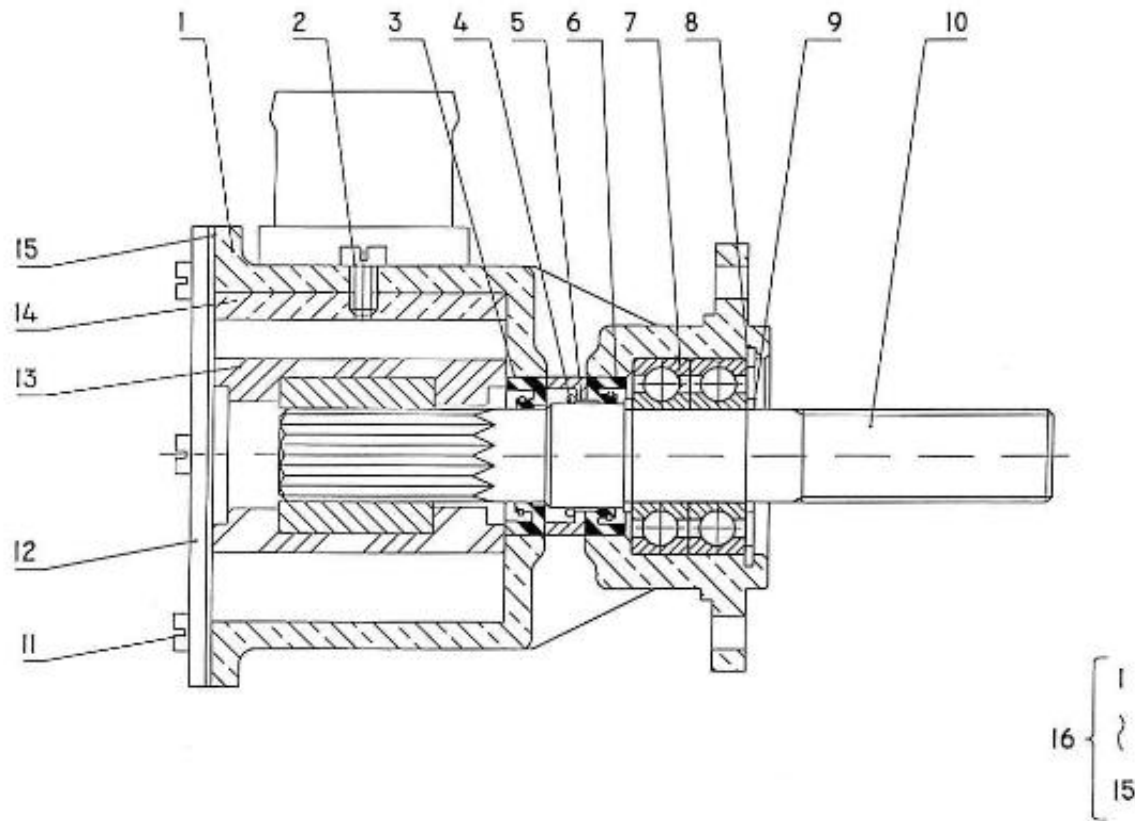

Marque: NanniDiesel

Modèle: Moteur 4.340TDI

Version: Standard

Sous-Groupe: Pompe à eau de mer (détails)

N.	Article	Description	Qté	Notes
1	970310560	CORPS DE POMPE A EAU DE MER 5. 250 TDI	1	
2	970614622	VIS DE CAME	1	
3	970614516	JOINT SPI POMPE EAU REMPLACE 51.06520-0076	1	
4	970614626	JOINT TORIQUE DE POMPE A EAU	1	
5	970614624	RONDELLE POMPE A EAU	1	
6	970310561	JOINT SPEE 5.250 TDI	1	
7	970614617	ROULEMENT DE POMPE A EAU	2	
8	970614627	CIRCLIPS POMPE A EAU	1	
9	970304049	CIRCLIPS POMPE A EAU 6.280	2	
10	970310735	ARBRE DE POMPE A EAU DE MER 4. 330TDI	1	
11	970304048	VIS DE POMPE A EAU	6	
12	970614623	COUVERCLE POMPE A EAU	1	
13	970544310	ROTOR DE POMPE A EAU	1	
14	970614621	CAME DE POMPE A EAU 2/3	1	
15	970614616	JOINT DE POMPE A EAU	1	
16	970312790	POMPE A EAU DE MER 4330 N4.115	1	

V. 26/11/2013

Pag. 29/49