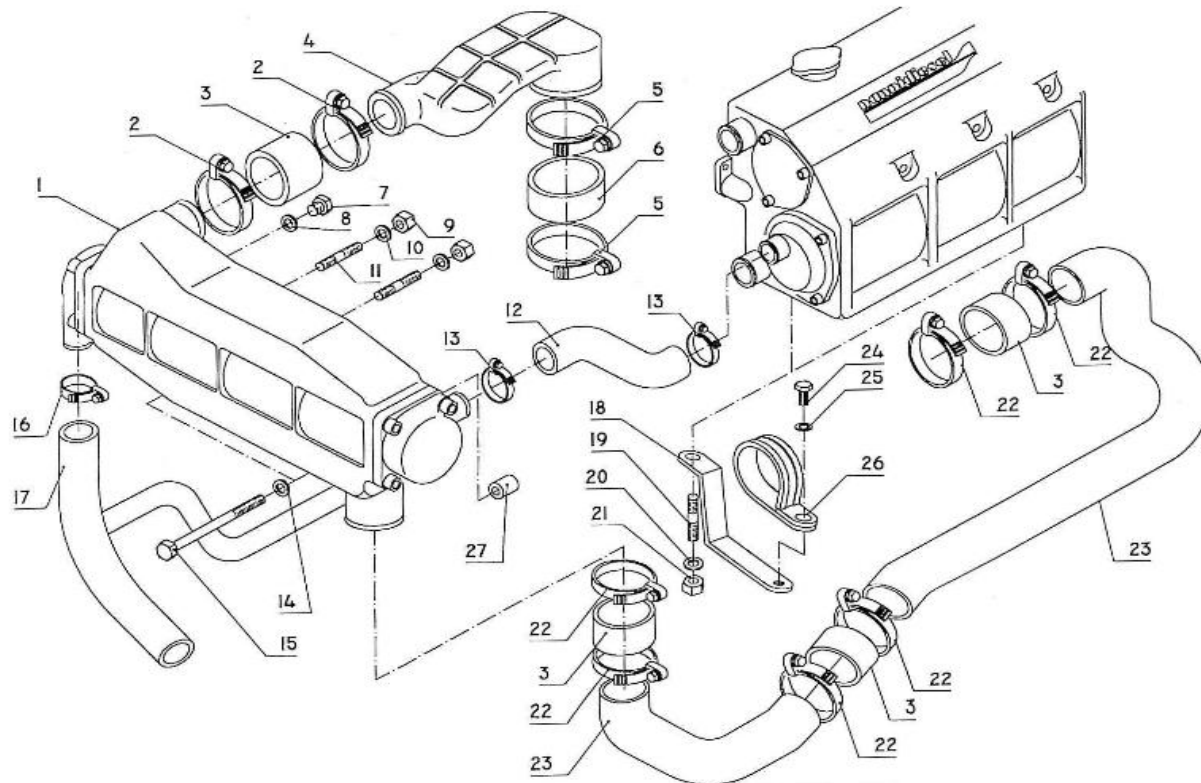

Marque: NanniDiesel

Modèle: Moteur 4.340TDI

Version: Standard

Sous-Groupe: Refroidisseur d'air

N.	Article	Description	Qté	Notes
1	48300365	ECHANGEUR AIR/EAU N4.115 4.330TDI	1	
2	970634621	COLLIER SERRAGE 40 X 60 -12 VIS SS FIN - INOX W4	2	
3	51850001	DURITE D 50 L 55	4	
4	665700065	PIPE D'ADMISSION 4.330 TDI	1	
5	970300071	COLLIER SERRAGE 50 X 70-12 VIS SS FIN - INOX W4	2	
6	51863001	DURITE ENTOILEE D 63 L 60	1	
7	41169405	BOUCHON LAITON 6 PANS 10 X 100	1	
8	970300430	JOINT CUIVRE 10 ++++ VOIR LIB +++++ (+++ FIX TUYAU	1	
9	970027322	ECROU HEX M 8 AC ZI 934 CL8 (+++ECROU FIL	2	
10	970119139	RONDELLE ONDULEE D8 RESSORT (DONT 3 PTO)	2	
11	970300374	GOUJON M8X30 PAS125 ACIER:8.8 ZINC. (+++FIX	2	
12	48328076	DURITE ENTREE EAU DE MER ECHAN EAU/EAU 4.330TDI	1	
13	970604533	COLLIER SERRAGE 35 X 50 -12 VIS SS FIN - INOX W4	2	
14	970119139	RONDELLE ONDULEE D8 RESSORT (DONT 3 PTO)	2	
15	970301703	VIS TH M 8 X 158 CL8.8 ZINGUE voir libellé	2	
16	970604533	COLLIER SERRAGE 35 X 50 -12 VIS SS FIN - INOX W4	2	
17	48328084	DURITE DE POMPE EAU BRUTE 4.340TDI (DECOUPE	1	
18	95310425	SUPPORT COLLIER TUYAU AIR 4.330TDI N4.115	2	
19	970300080	GOUJON M8X25 PAS125 ACIER:8.8 ZINC (+++ FIX TURBO)	2	
20	970119139	RONDELLE ONDULEE D8 RESSORT (DONT 3 PTO)	2	
21	970027322	ECROU HEX M 8 AC ZI 934 CL8 (+++ECROU FIL	2	
22	970634621	COLLIER SERRAGE 40 X 60 -12 VIS SS FIN - INOX W4	6	
23	51450010PR	TUYAU D'ADMISSION D'AIR 4.340 TDI	1	
24	970119141	VIS TH 8X20 AC ZI 933 8.8 FT PEUT REMPLACE	2	
25	970119139	RONDELLE ONDULEE D8 RESSORT (DONT 3 PTO)	2	
26	48100189	COLLIER RSGU DE 50	2	
27	43320275	ENTRETOISE ALU D20XD8.5XL22 ECHANGEUR D'AIR 4.330TDI	1	

V. 26/11/2013

Pag. 32/49