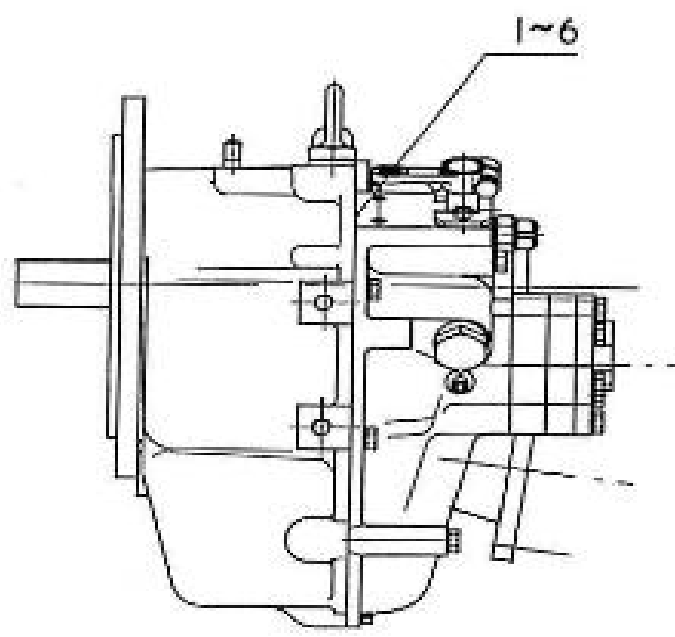

Marque: NanniDiesel
Modèle: Moteur 4.340TDI
Version: Standard
Sous-Groupe: Inverseur

N.	Article	Description	Qté	Notes
1	970311075	+++ PLUS DIFFUSE ++++++ INV.	1	
2	970311076	+++ PLUS DIFFUSE ++++++ INV.	1	
4	970311078	+++ PLUS DIFFUSE ++++++ INV.	1	
5	970311079	+++ PLUS DIFFUSE ++++++ INV. TECHNO TM545A	1	
6	970311080	+++ PLUS DIFFUSE ++++++ INV. TECHNO TM545A	1	2

V. 26/11/2013

Pag. 44/49