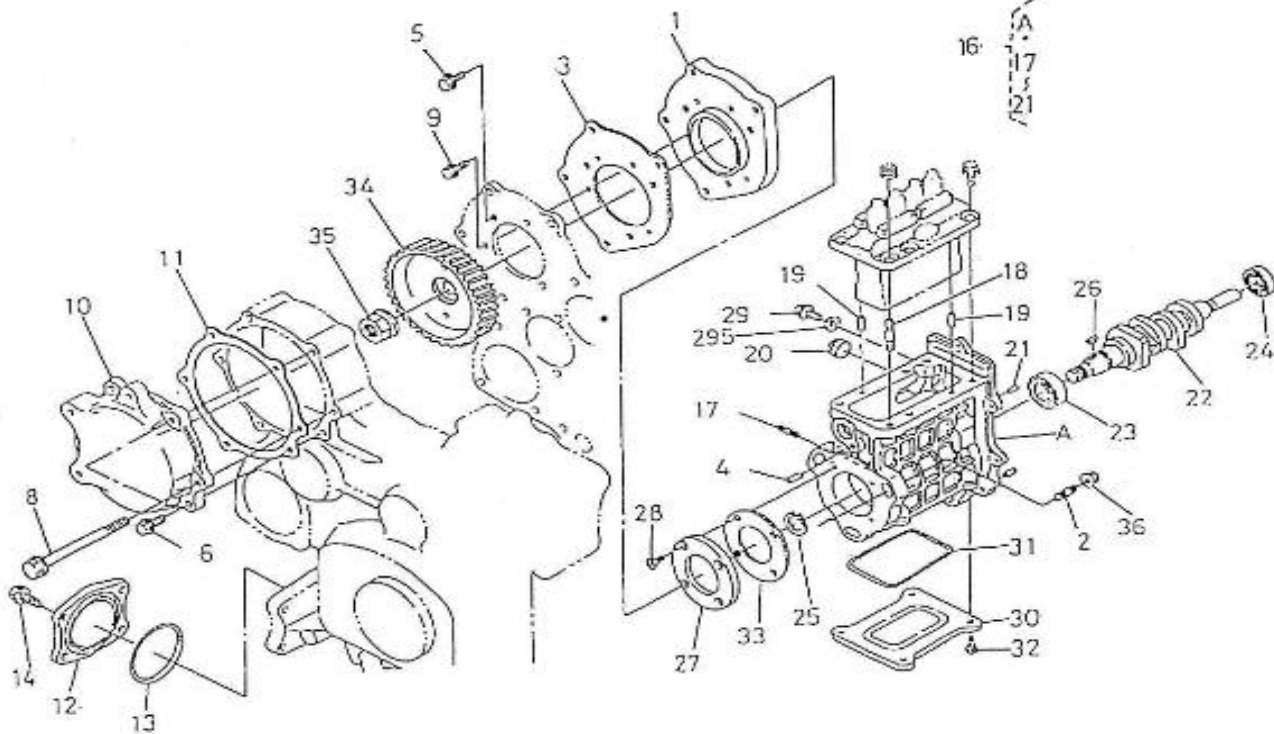

V. 26/11/2013

Pag. 15/49

Marque: NanniDiesel

Modèle: Moteur 4.340TDI

Version: Standard

Sous-Groupe: Arbre à came pompe à injection

N.	Article	Description	Qté	Notes
1	970310921	CORPS	1	
2	970310922	GOUJON	3	
3	970310923	JOINT	1	
4	970313633	GOUPILLE CYLINDRIQUE	1	
5	970310835	VIS	3	
6	970313599	VIS DE BUTEE	1	
8	970313549	VIS DE BUTEE	5	
9	970310926	VIS	3	
10	970310927	COUVERCLE DE PPE A INJECTION 4.330-4.340TDI	1	
11	970310928	JOINT DE COUVERCLE PPE A INJ. 4.330-4.340TDI	1	
12	970310929	COUVERCLE	1	
13	970310930	JOINT TORIQUE	1	
14	970313545	VIS DE BUTEE	4	
16	970310932	CARTER	1	
17	970492513	GOUJON	2	
18	970313636	GOUJON	3	
19	970490122	PION	2	
20	970310934	BOUCHON	1	
21	970313638	GOUPILLE CYLINDRIQUE	2	
22	970310936	ARBRE À CAMES	1	
23	970310937	ROULEMENT	1	
24	970310938	ROULEMENT	1	
25	970492135	CIRCLIPS	1	
26	970302993	CLAVETTE	1	
27	970313644	BOUCHON ARBRE A CAM.	1	
28	970313544	VIS	4	
29	970310819	VIS	2	
30	970310940	COUVERCLE	1	
31	970310941	JOINT	1	
32	970310942	VIS	4	
33	970310943	JOINT	1	
34	970310944	PIGNON	1	
35	970313645	ECROU	1	
36	970310780	ECROU	3	
295	970491131	JOINT	2	