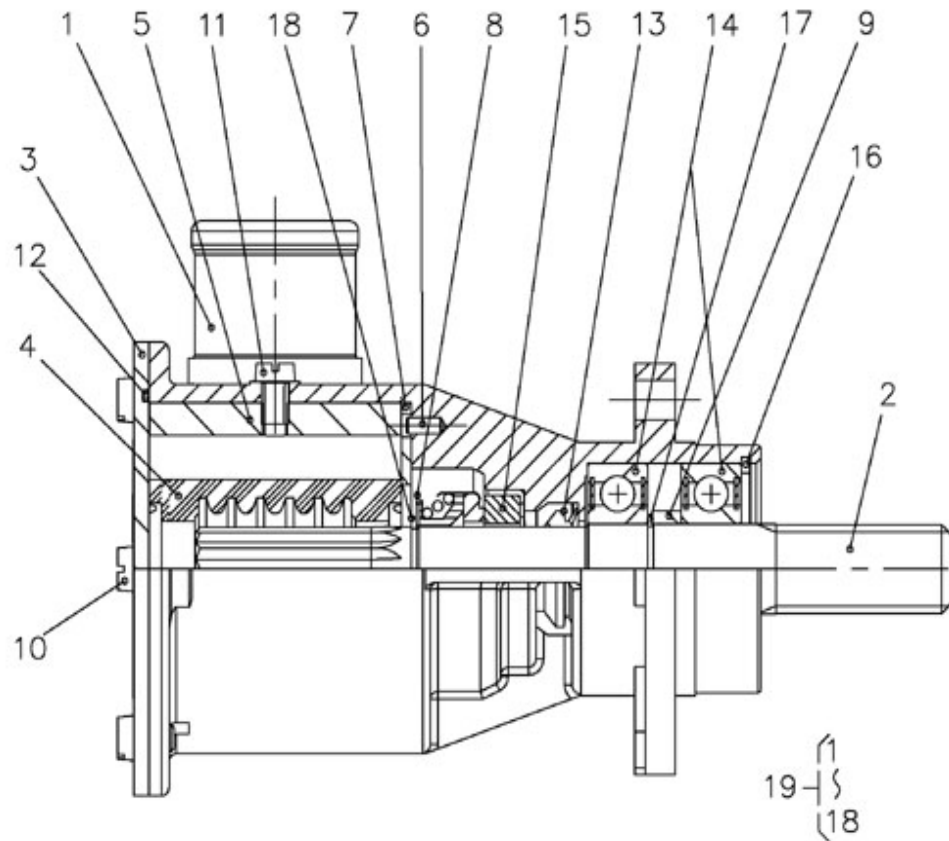

Marque: NanniDiesel

Modèle: Moteur 4.340TDI

Version: Standard

Sous-Groupe: Pompe à eau de mer (détails)

POMPE/PUMP REF : 970312790

N.	Article	Description	Qté	Notes
1	970313126	CORPS DE PPE A EAU	1	
2	970315143	ARBRE DE POMPE EAU MER	1	
3	970313122	COUVERCLE POMPE	1	
4	970544310	ROTOR DE POMPE A EAU	1	
5	970313139	CAME DE PPE A EAU	1	
6	970303675	ERGOT DE POMPE CIRCULATION	1	
7	970313125	ENTRETOISE PROTECT PPE	1	
8	970313128	RONDELLE PPE A EAU	1	
9	970313134	ENTRETOISE PPE A EAU	1	
10	970312429	VIS M5X8	6	
11	970304048	VIS DE POMPE A EAU	1	
12	970313123	JOINT DE POMPE	1	
13	970313130	BAGUE ETANCHEITE	1	
14	970312426	ROULEMENT PPE EAU 4.380 / 6.420 / N4.115	2	
15	970313129	JOINT MECANIQUE	1	
16	970614627	CIRCLIPS POMPE A EAU	1	
17	970304049	CIRCLIPS POMPE A EAU 6.280	1	
18	970313127	CIRCLIPS	1	
19	970312790	POMPE A EAU DE MER 4330 N4.115	1	

V. 26/11/2013

Pag. 30/49