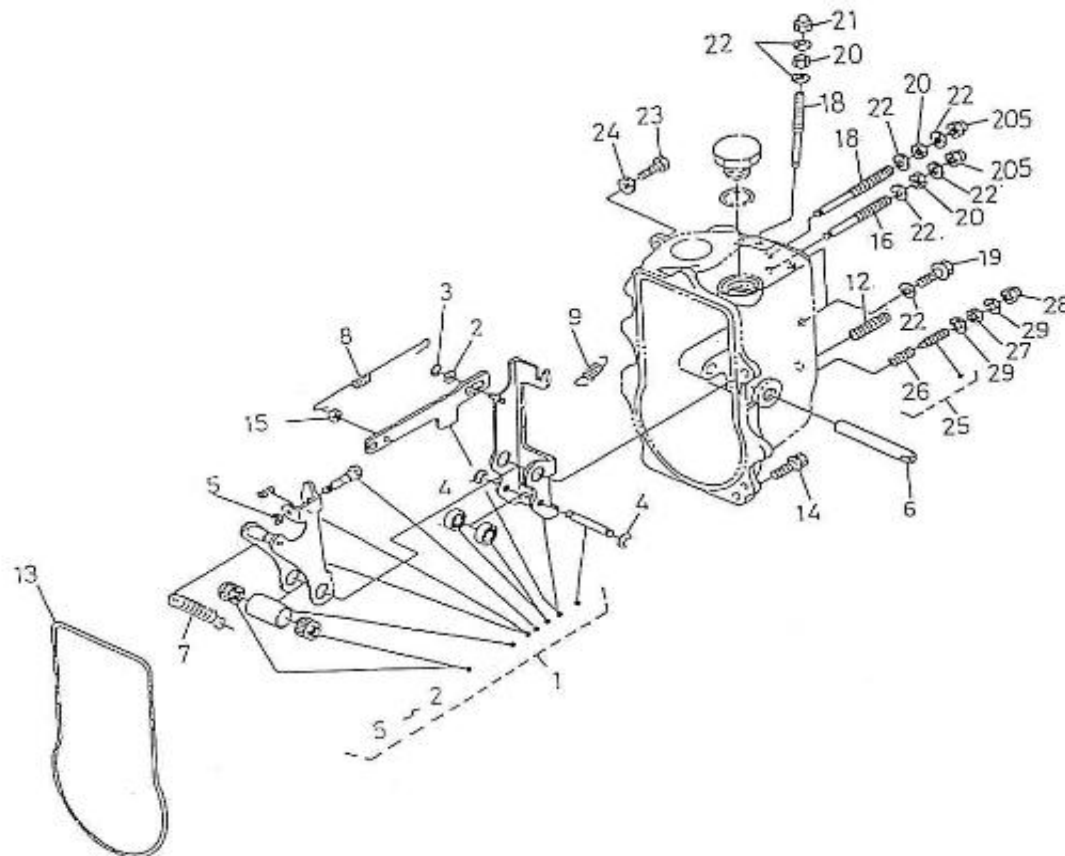

Marque: NanniDiesel

Modèle: Moteur 4.340TDI

Version: Standard

Sous-Groupe: Régulateur de vitesse

N.	Article	Description	Qté	Notes
1	970310946	FOURCHETTE	1	
2	970313647	RONDELLE FREIN	1	
3	970313648	CIRCLIP	1	
4	970313650	CIRCLIP	2	
5	970310950	VIS	1	
6	970310951	AXE	1	
7	970310952	RESSORT	1	
8	970310953	RESSORT	1	
9	970310954	RESSORT	1	
12	970313655	GOUJON	2	
13	970310956	JOINT	1	
14	970313656	VIS DE BUTEE	7	
15	970310958	ECROU DE POMPE 4.330TDI	1	
16	970310959	VIS	1	
18	970310960	VIS	2	
19	970310926	VIS	2	
20	970310359	ECROU	3	
21	970140404	ECROU (BEFORE N°KTE08070398)	1	
22	970150403	JOINT MOT.D1005 - EB (=> N° XA0001 <= 3Z0001)	8	
23	970141301	VIS DE BUTEE	1	
24	970151133	ECROU M 6 KTE (BEFORE N°KTE08070398)	1	
25	970307614	VIS DE REGLAGE 2.50 HE	1	
26	970310963	RESSORT	1	
27	970491129	ECROU	1	
28	970141130	ECROU	1	
29	970491131	JOINT	2	
205	970310962	ECROU	2	

V. 26/11/2013

Pag. 23/49