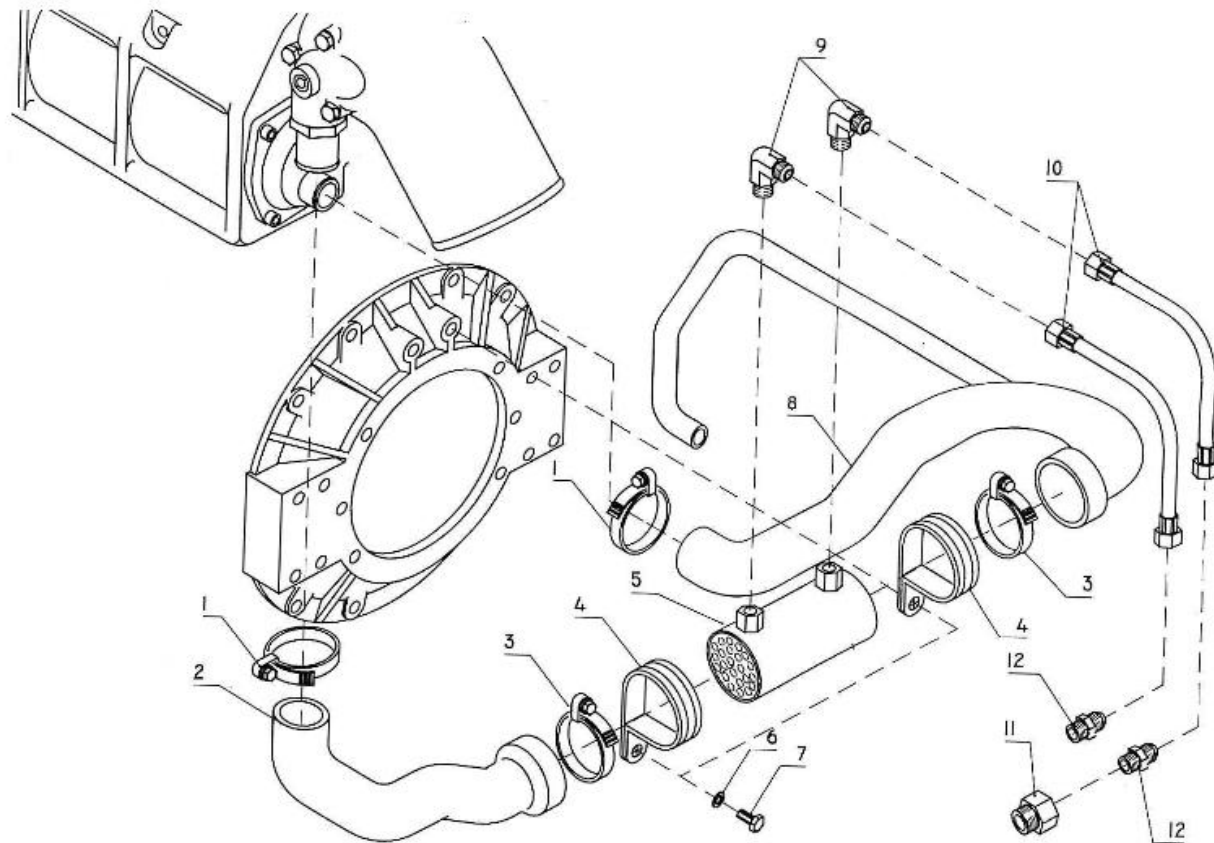

Marque: NanniDiesel

Modèle: Moteur 4.340TDI

Version: Standard

Sous-Groupe: Refroidisseur huile inverseur

N.	Article	Description	Qté	Notes
1	970300922	COLLIER SERRAGE 25 X 40 - 12 VIS SS FIN - INOX W4	2	
2	48328078	DURITE SORTIE EAU REFROID HUIL INV 4.330TDI N4.115	1	
3	970634621	COLLIER SERRAGE 40 X 60 -12 VIS SS FIN - INOX W4	2	
4	48100189	COLLIER RSGU DE 50	2	
5	970310247	REFROIDISSEUR HUILE INVERSEUR BOW (++)Monter sur	1	
6	970119135	RONDELLE PLATE M 10 CHANF.AC.Z I 125 ---voir	2	
7	970635508	VIS TH 10X25 AC ZI 933 8.8 FT - VOIR LIB - (VIS DE BOUT	2	
8	48328083	DURITE ENTREE EAU REFROID HUIL INV 4.340TDI	1	
9	48300035	COUDE A 90DEG JIC	2	
10	48300082	FLEXIBLE HUILE L=470	2	
11	48300318	RACCORD DE RED. M1/2 F3/8 LAITON	1	
12	48300308	RACCORD DROIT G3/8 (++) montés sur refroid et 2 en bourriche)	2	

V. 26/11/2013

Pag. 45/49