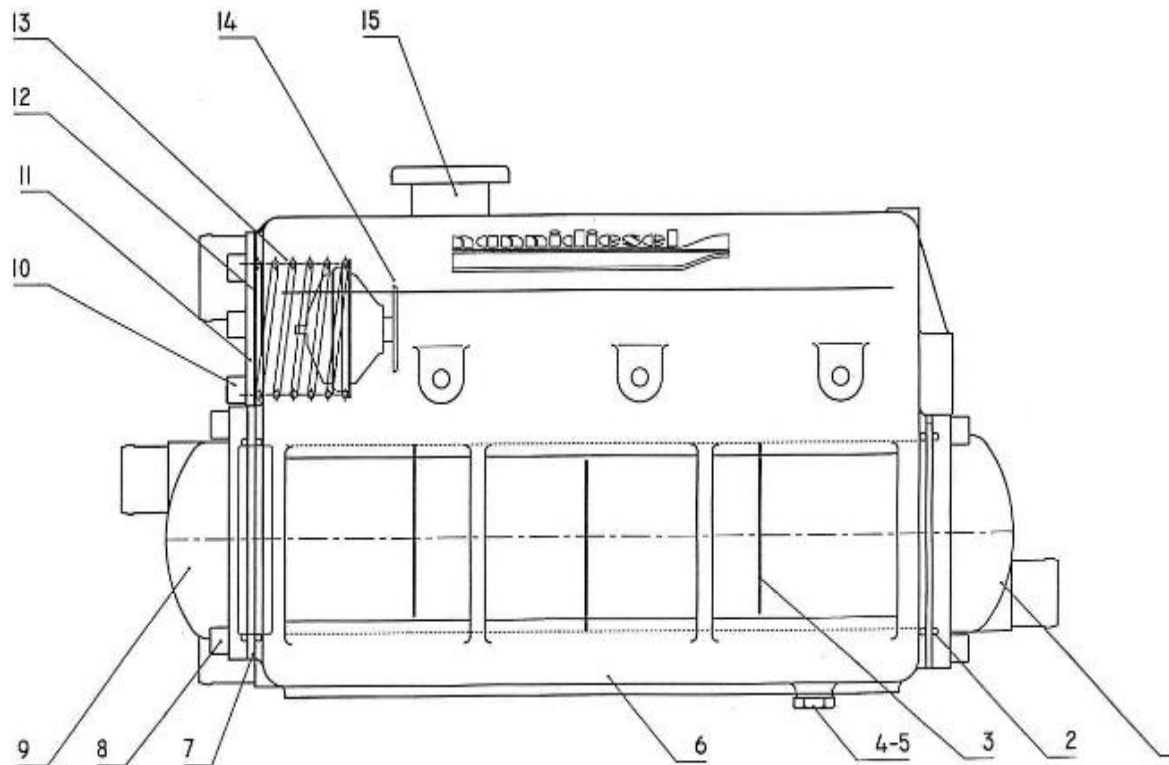

Marque: NanniDiesel

Modèle: Moteur 4.340TDI

Version: Standard

Sous-Groupe: Echangeur de température

N.	Article	Description	Qté	Notes
1	970311041	COUVERCLE SORTIE EAU 4.330 TDI	1	
2	970311042	JOINT TORIQUE D89.5X3 (POUBELLE)	4	
3	970311043	FAISCEAU ECHANGEUR 4.330 TDI ECHANGEUR	1	
4	970300306	JOINT CUIVRE DE 14 EP2 REMPLACE 970300307 (SUR	1	
5	970875506	BOUCHON LAITON 14X150 (<= N°KT08090422)	1	
6	970311044	CORPS ECHANGEUR 4.330 - 4.340	1	
7	970311050	ENTRETOISE +++ voir 51.06120-0002+++++	1	
8	970310755	VIS CHC 8X35 (POUBELLE)	6	
9	970311049	COUVERCLE ENTREE EAU 4.330 TDI	1	
10	970498003	VIS CHC 8X25 AC ZI 912 8.8 (POUBELLE)	3	
11	970311048	COUVERCLE DE THERMOSTAT 4330TDI	1	
12	970311047	JOINT DE THERMOSTAT (POUBELLE)	1	
13	970311045	RESSORT DE THERMOSTAT 4330TDI	1	
14	970311101	THERMOSTAT 70D 4.340TDI / 6.420TDI	1	
15	970604614	BOUCHON ECHANGEUR AVEC JOINT 0.70 KG	1	

V. 26/11/2013

Pag. 26/49