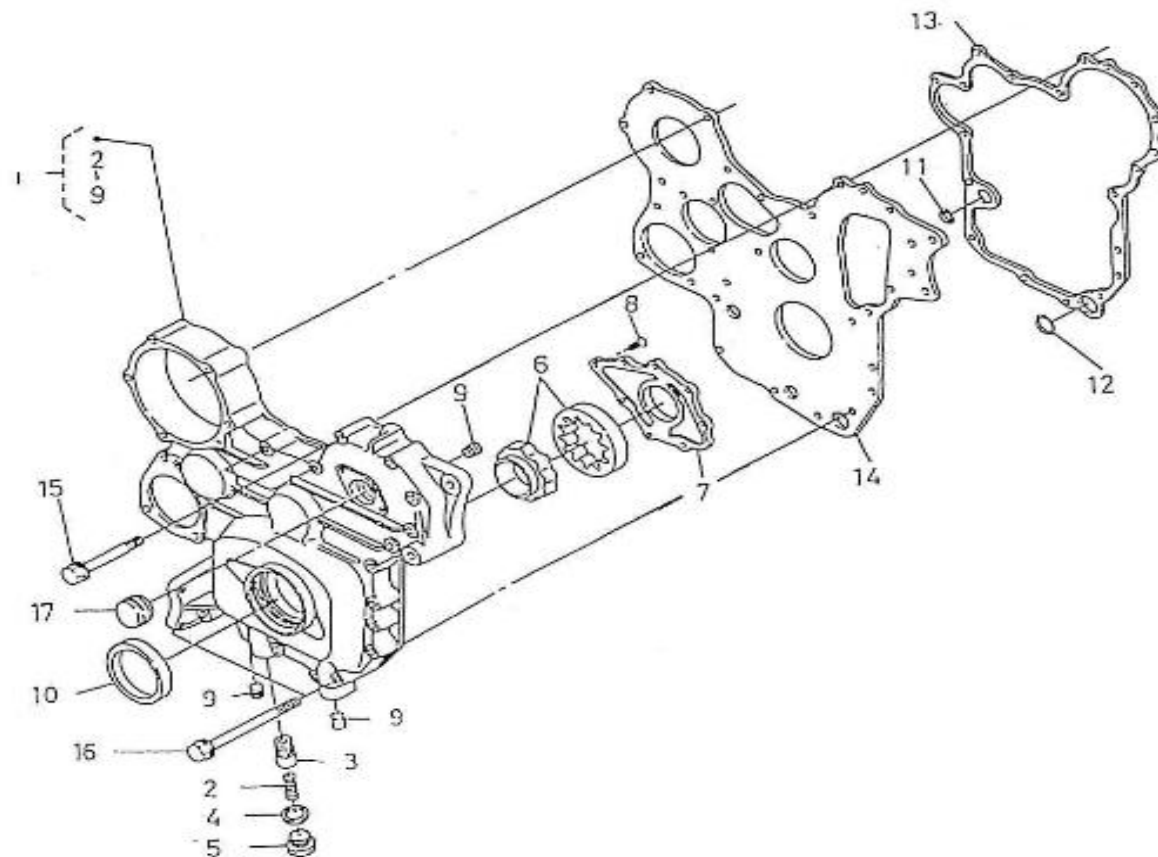

N.	Article	Description	Qté	Notes
1	970310759	BLOC MOTEUR	1	
2	970490108	BOUCHON	2	
3	970310760	BOUCHON	1	
4	970310311	BOUCHON (<= N°KT08090422)	1	
5	970302722	BOUCHON	4	
6	970301905	PASTILLE DE DESSABLAGE	9	
7	970301906	PASTILLE DE DESSABLAGE	1	
8	970310761	BOUCHON	1	
9	970310762	PION	1	
10	970310762	PION	4	
11	970490112	PION	2	
12	970310764	PION	1	
13	970310765	VIS	10	
14	970490116	JOINT TORIQUE (<= N°KTH0804182)	1	
15	970302722	BOUCHON	1	
16	970301912	BOUCHON	1	
17	970491131	JOINT	1	
18	970313525	RACCORD DE TUYAU	1	
19	970310650	BOUCHON	1	
20	970310767	JOINT	1	
21	970310768	BLOC	1	
22	970313529	VIS DE BUTEE	16	
23	970301905	PASTILLE DE DESSABLAGE	1	
24	970310770	PION	1	

V. 26/11/2013

Pag. 2/49

Marque: NanniDiesel

Modèle: Moteur 4.340TDI

Version: Standard

Sous-Groupe: Carter de distribution

N.	Article	Description	Qté	Notes
1	970310786	CARTER DE DISTRIBUTION	1	
2	970310787	RESSORT	1	
3	970310788	SOUPAPE	1	
4	970310374	JOINT (BEFORE N°KTE08070398)	1	
5	970310789	BOUCHON	1	
6	970310790	ROTOR	1	
7	970310791	COUVERCLE	1	
8	970313544	VIS	8	
9	970310793	BOUCHON	3	
10	970310794	JOINT A LEVRE	1	
11	970302696	JOINT TORIQUE	1	
12	970310795	JOINT TORIQUE	1	
13	970310796	JOINT	1	
14	970310797	PLAQUE	1	
15	970313548	VIS DE BUTEE REMPLACE 39160641	13	
16	970313549	VIS DE BUTEE	2	
17	970302743	COUVERCLE CARTER DISTRIBUTION 3.75-2.50	1	