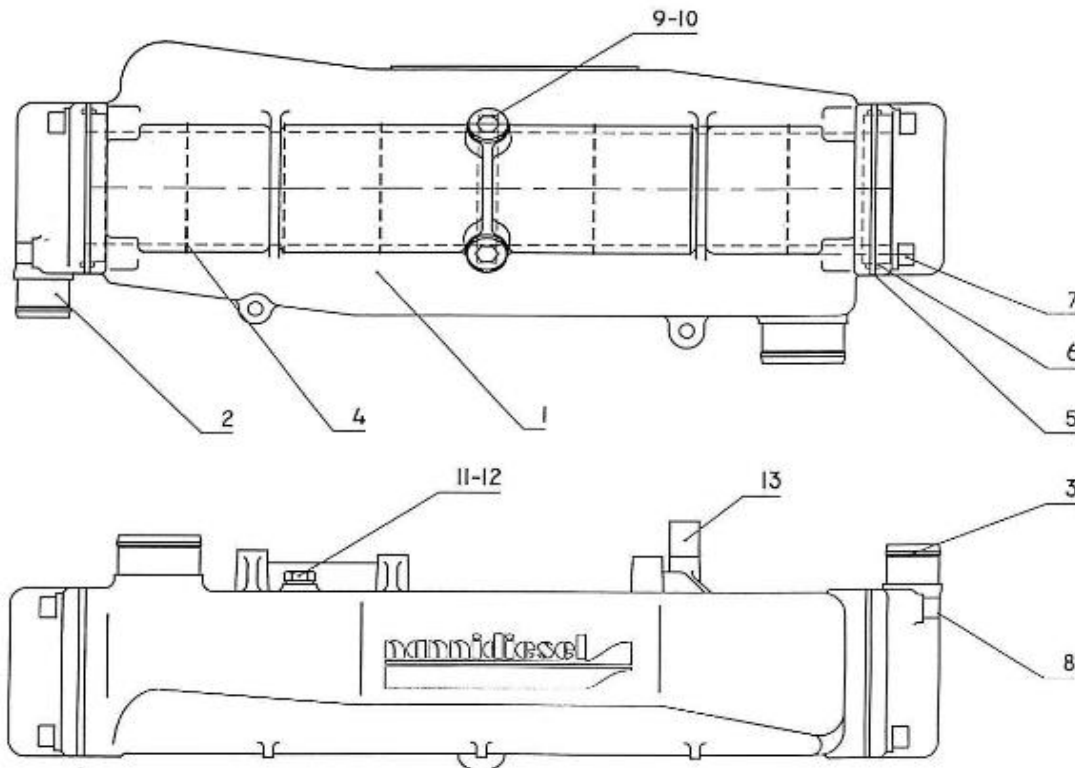

Marque: NanniDiesel

Modèle: Moteur 4.340TDI

Version: Standard

Sous-Groupe: Refroidisseur d air - recharge

N.	Article	Description	Qté	Notes
1	970310747	CORPS ECHANGEUR AIR 4.330TDI	1	
2	970310748	COUVERCLE	1	
3	970310749	COUVERCLE	1	
4	970310750	FAISCEAU ECHANGEUR 4.330TDI ECHANGEUR AIR/EAU	1	
5	970310553	ENTRETOISE	1	
6	970310554	JOINT TORIQUE (POUBELLE)	4	
7	970310755	VIS CHC 8X35 (POUBELLE)	6	
8	970310756	VIS CHC 8X55	2	
9	970310555	BOUCHON HC M 18 X 15	2	
10	970310556	BILLE 10 (REFROID. AIR 5.250 T DI)	2	
11	970875506	BOUCHON LAITON 14X150 (<= N°KT08090422)	1	
12	970300430	JOINT CUIVRE 10 ++++ VOIR LIB +++++ (+++ FIX TUYAU	1	
13	43320275	ENTRETOISE ALU D20XD8.5XL22 ECHANGEUR D'AIR 4.330TDI	1	

V. 26/11/2013

Pag. 33/49