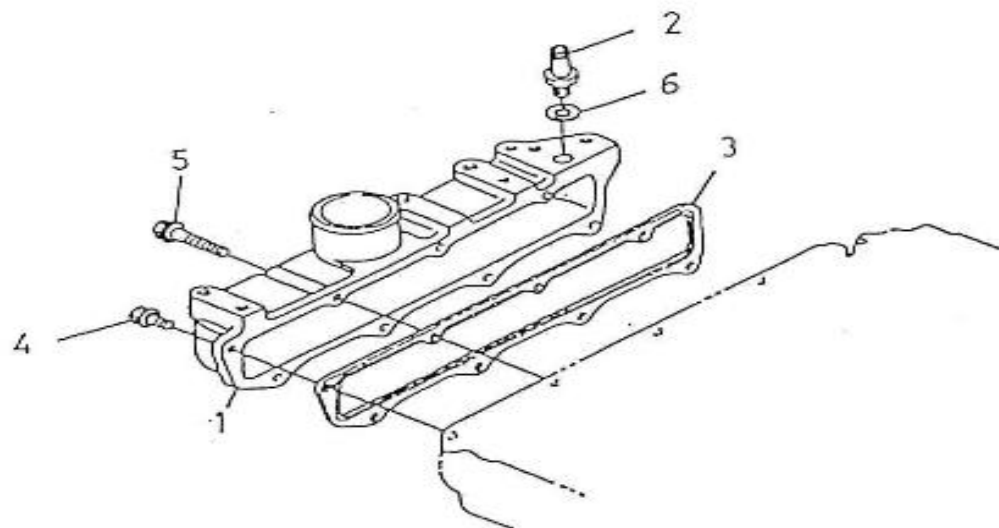

Marque: NanniDiesel	N.	Article	Description	Qté	Notes
Modèle: Moteur 4.340TDI	1	970311025	COLLECTEUR D'ADMISSION	1	
Version: Standard	2	970142104	VIS KTE	1	
Sous-Groupe: Collecteur d'admission	3	970311029	JOINT ADMISSION 4.330 TDI	1	
	4	970313545	VIS DE BUTEE	5	
	5	970313723	VIS DE BUTEE	3	
	6	970150403	JOINT MOT.D1005 - EB (=> N° XA0001 <= 3Z0001)	1