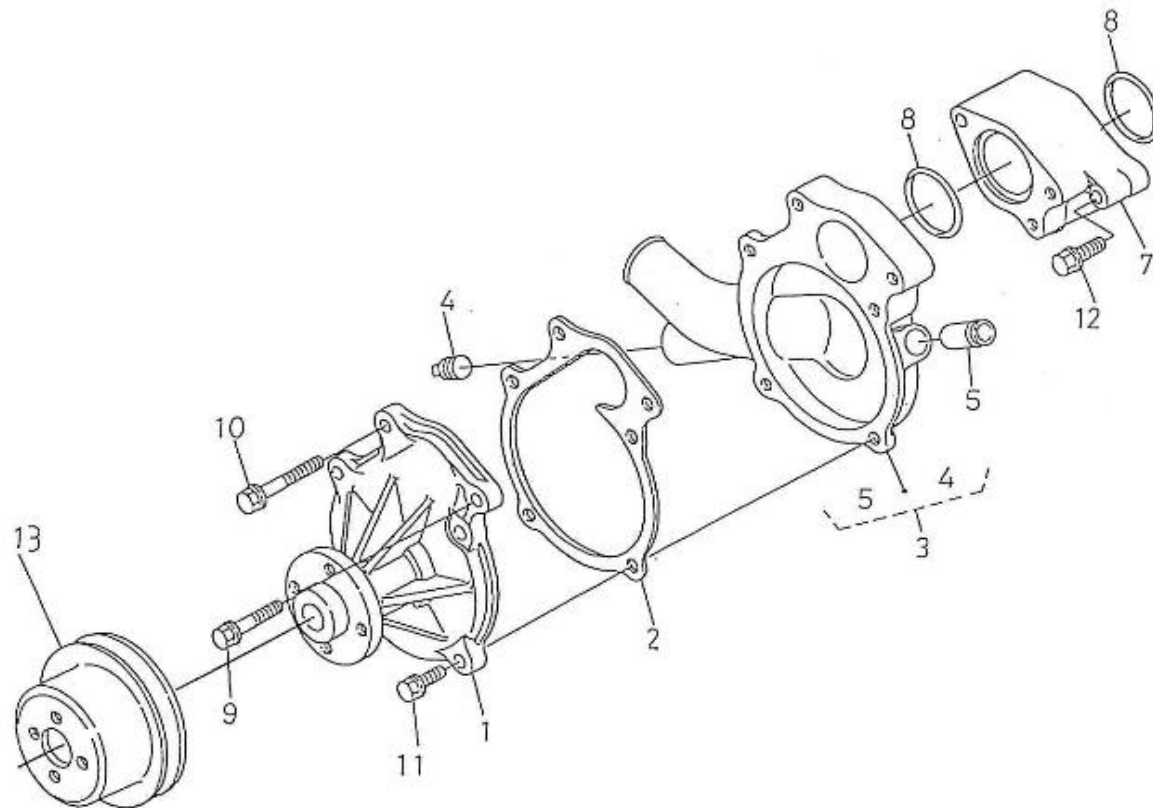

Marque: NanniDiesel

Modèle: Moteur 4.340TDI

Version: Standard

Sous-Groupe: Pompe à eau douce

N.	Article	Description	Qté	Notes
1	970310993	POMPE A EAU DOUCE 4.330TDI	1	
2	970310994	JOINT DE POMPE A EAU	1	
3	970313117	VOLUTE DE POMPE A EAU 4.330 / 4.340	1	
4	970313701	BOUCHON	1	
5	970310806	RACCORD DE RENIFLARD	1	
7	970310998	SUPPORT DE POMPE	1	
8	970310999	JOINT TORIQUE	2	
9	970311000	VIS	2	
10	970313704	VIS DE BUTEE	1	
11	970313569	VIS DE BUTEE	3	
12	970313705	VIS DE BUTEE	3	
13	970313706	POULIE VENTILATEUR	1	

V. 26/11/2013

Pag. 24/49